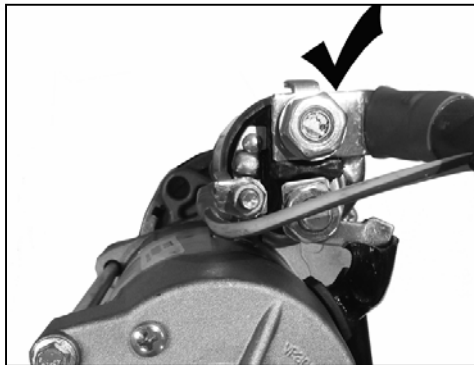

**Technical Bulletin
Important – Please Read!!**

TBS0143 Revised: 6/26/2017

Install cable as shown. Do NOT over tighten!

Technical Support Hotline: 800-228-9672
M-F 5:30AM-5:00PM, S-S 6:00AM-2:30PM PST

**Avertissement!
Advertencia!**