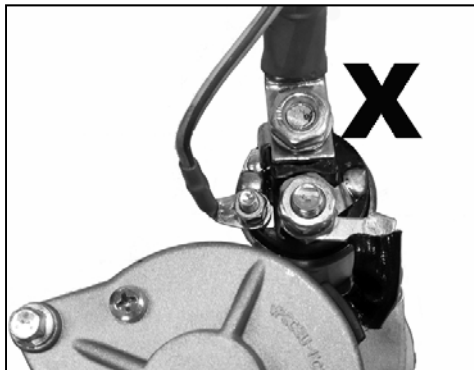

**Technical Bulletin
Important – Please Read!!**

TBS0143 Revised: 6/26/2017

Install cable as shown. Do NOT over tighten!

Technical Support Hotline: 800-228-9672
M-F 5:30AM-5:00PM, S-S 6:00AM-2:30PM PST

**Avertissement!
Advertencia!**