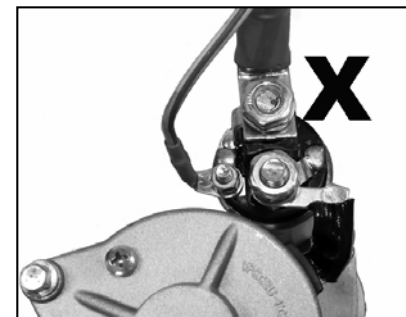

Technical Support Hotline: 800-228-9672
M-F 5:30AM-5:00PM PST, S-S 6:00AM-2:30PM PST