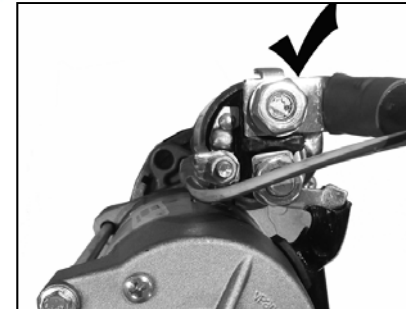

**Avertissement!
Advertencia!**

TBS0143 Revised: 6/26/2017

Installez le câble comme indiqué sur la photo. Ne serrez pas trop.

Instalar el cable como se muestra en la foto. NO apretar de más.